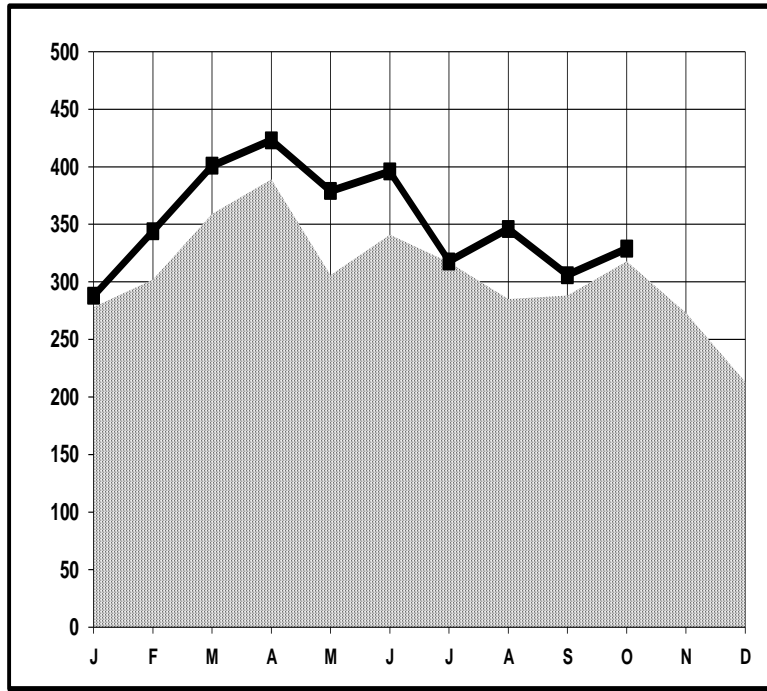

Park Model RVs Shipments

	October 2016	October 2017	Change Over Last Year	Cum. 2016	Cum. 2017	Change Year To Date
Park Model RVs	318	329	3.5%	3,183	3,530	10.9%

Monthly Shipments Graph

2016
 2017

<u>October</u>	<u>Year to Date</u>	
321	3,477	<u>Greater than 8.5 feet wide</u>
8	53	<u>8.5 feet wide or less</u>