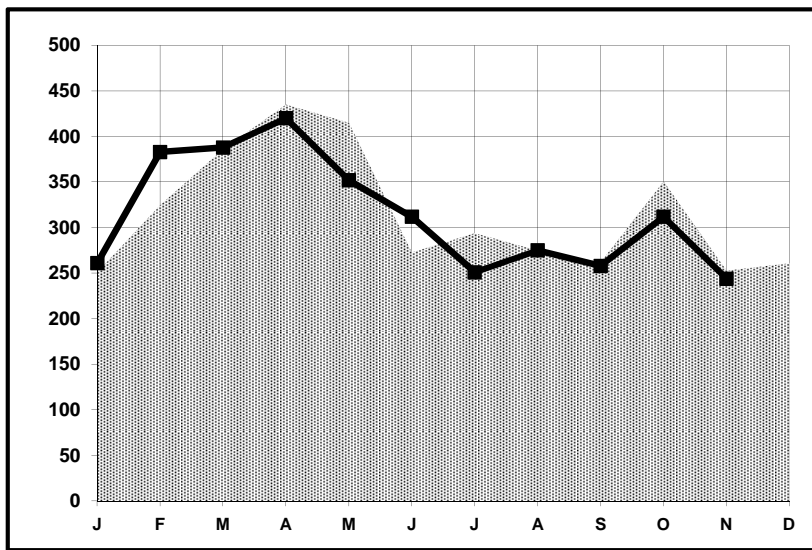

Park Model RVs Shipments

November

2015

	November 2014	November 2015	Change Over Last Year	Cum. 2014	Cum. 2015	Change Year To Date
Park Model RVs	253	244	-3.6%	3,520	3,456	-1.8%

Monthly Shipments Graph

2014
 2015

<u>November</u>	<u>Year to Date</u>	
242	3,379	<u>Greater than 8.5 feet wide</u>
2	77	<u>8.5 feet wide or less</u>