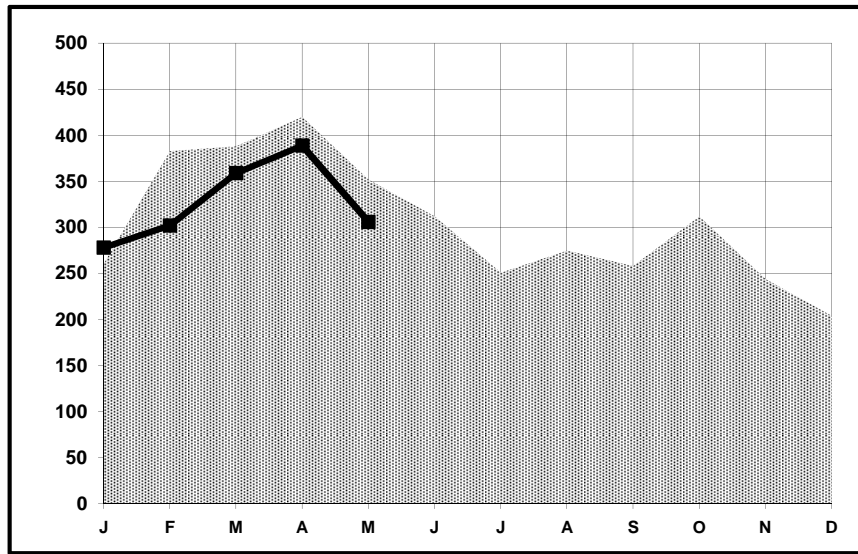

Park Model RVs Shipments

May

2016

	May 2015	May 2016	Change Over Last Year	Cum. 2015	Cum. 2016	Change Year To Date
Park Model RVs	352	306	-13.1%	1,804	1,634	-9.4%

Monthly Shipments Graph

2015 2016

<u>May</u>	<u>Year to Date</u>	
293	1,609	<u>Greater than 8.5 feet wide</u>
13	25	<u>8.5 feet wide or less</u>