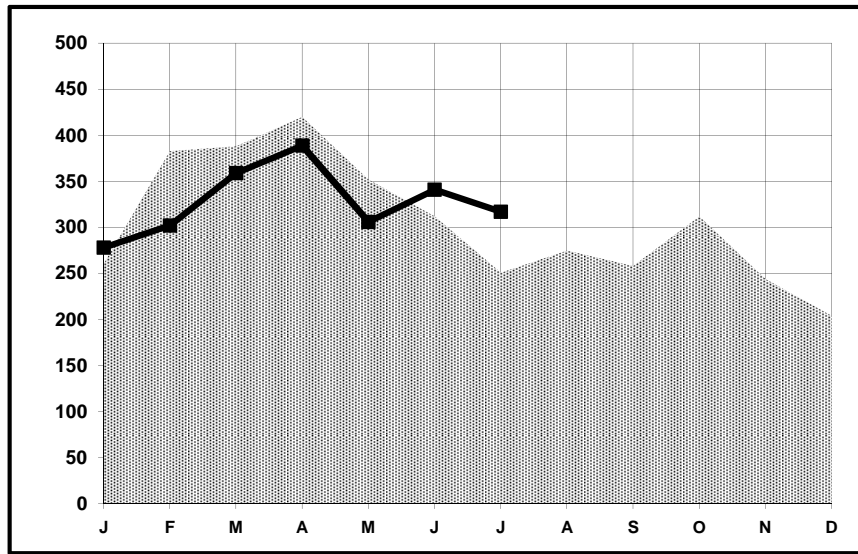

# Park Model RVs Shipments

July

2016

	July 2015	July 2016	Change Over Last Year	Cum. 2015	Cum. 2016	Change Year To Date
Park Model RVs	251	317	26.3%	2,367	2,292	-3.2%

Monthly Shipments Graph

2015
  2016

<u>June</u>	<u>Year to Date</u>	
296	2,245	<u>Greater than 8.5 feet wide</u>
21	47	<u>8.5 feet wide or less</u>