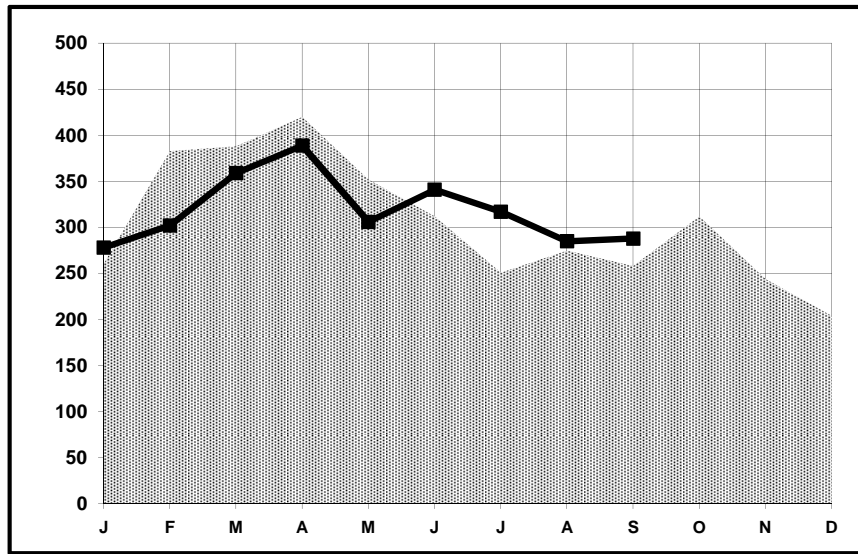

Park Model RVs Shipments

September

2016

	September 2015	September 2016	Change Over Last Year	Cum. 2015	Cum. 2016	Change Year To Date
Park Model RVs	258	288	11.6%	2,900	2,865	-1.2%

Monthly Shipments Graph

2015
 2016

September	Year to Date	
288	2,810	<u>Greater than 8.5 feet wide</u>
0	55	<u>8.5 feet wide or less</u>