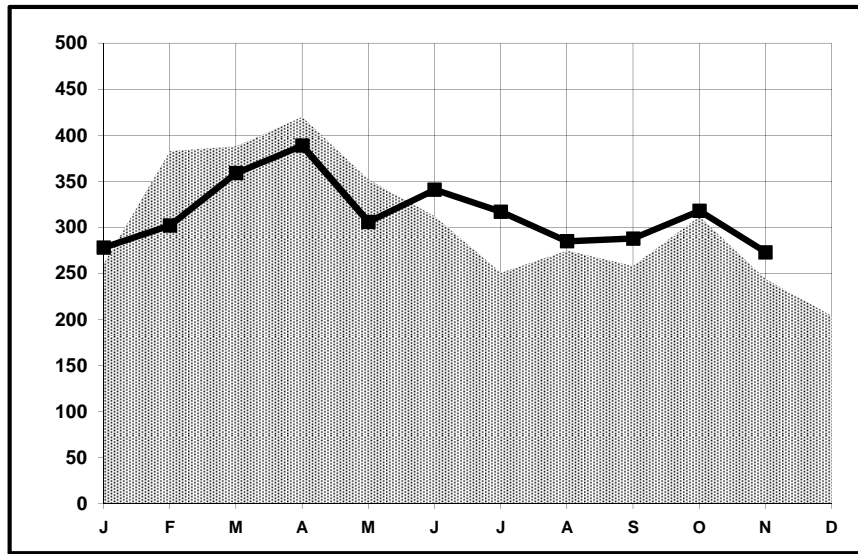

Park Model RVs Shipments

November

2016

	November 2015	November 2016	Change Over Last Year	Cum. 2015	Cum. 2016	Change Year To Date
Park Model RVs	244	273	11.9%	3,456	3,456	0.0%

Monthly Shipments Graph

2015
 2016

November	Year to Date	
260	3,384	<u>Greater than 8.5 feet wide</u>
13	72	<u>8.5 feet wide or less</u>