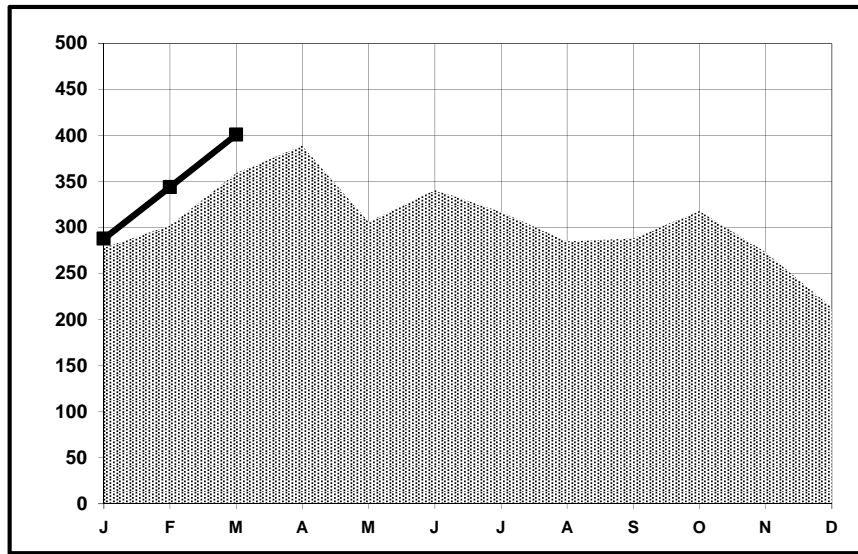

Park Model RVs Shipments

March

2017

	March 2016	March 2017	Change Over Last Year	Cum. 2016	Cum. 2017	Change Year To Date
Park Model RVs	359	401	11.7%	939	1,033	10.0%

Monthly Shipments Graph

2016
 2017

<u>March</u>	<u>Year to Date</u>	
401	1,033	<u>Greater than 8.5 feet wide</u>
0	0	<u>8.5 feet wide or less</u>